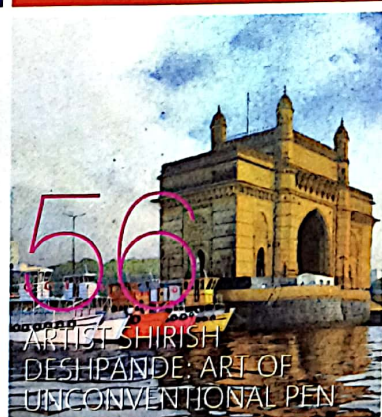

**104** MASQUERADE PARTEE  
BY SUBROTO MUKHERJEE

**108** MY DAUGHTER, MY TEACHER  
BY MADHUR GOYAL

**112** ANACHRONIA UNFOLDED: PRAGYAN AT NIT TRICHY

**114** THE CLERIHEW  
BY MANDA VENKATA APPARAO

**56**  
**ARTIST SHIRISH DESHPANDE: ART OF UNCONVENTIONAL PEN**