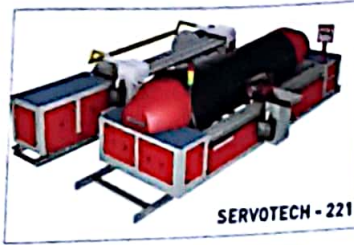

TECH MECH

In the pursuit of Technical Excellence & Performance

We Supplied more than **2900** Machines and **4900** Trolley in all over India & Abroad

Computerised Sectional Warping Machine